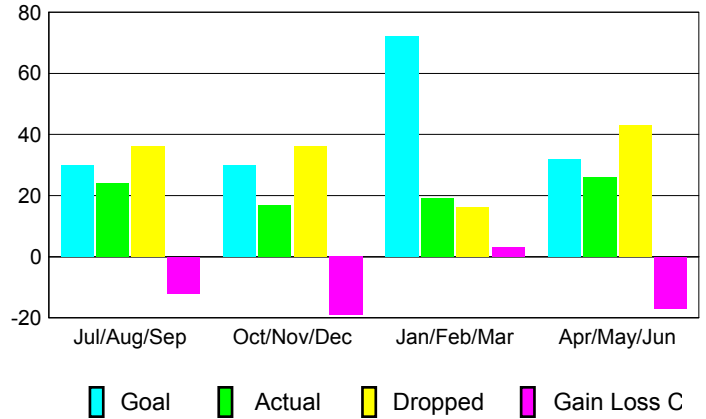

GMT: **JERRY SMITH**

Location: **PENNSYLVANIA**

GMT CA: **1**

**CLUBS**

Month	New Club Goal	Actual New Clubs	Actual Dropped Clubs	Gain/Loss of Clubs
<b>2012-2013</b>				
Jul/Aug/Sep	0	0	0	0
Oct/Nov/Dec	0	0	0	0
Jan/Feb/Mar	2	0	0	0
Apr/May/June	0	0	0	0
<b>Totals</b>	<b>2</b>	<b>0</b>	<b>0</b>	<b>0</b>

**Club Results 2012-2013**  
Goal, New, Dropped, Gain/Loss

**YTD Status Quo Clubs 2012-2013**

Status Quo Clubs Compared to Status Quo Members

**Club Gain/Loss 2012-2013**

**MEMBERSHIP**

Month	Net Memb Goal	Actual New Memb	Actual Dropped Memb	Gain/Loss of Memb
<b>2012-2013</b>				
Jul/Aug/Sep	30	24	36	-12
Oct/Nov/Dec	30	17	36	-19
Jan/Feb/Mar	72	19	16	3
Apr/May/June	32	26	43	-17
<b>Totals</b>	<b>164</b>	<b>86</b>	<b>131</b>	<b>-45</b>

**Membership Results 2012-2013**  
Goal, New, Dropped, Gain/Loss

**Gender Comparison 2012-2013**

**Membership Gain/Loss 2012-2013**